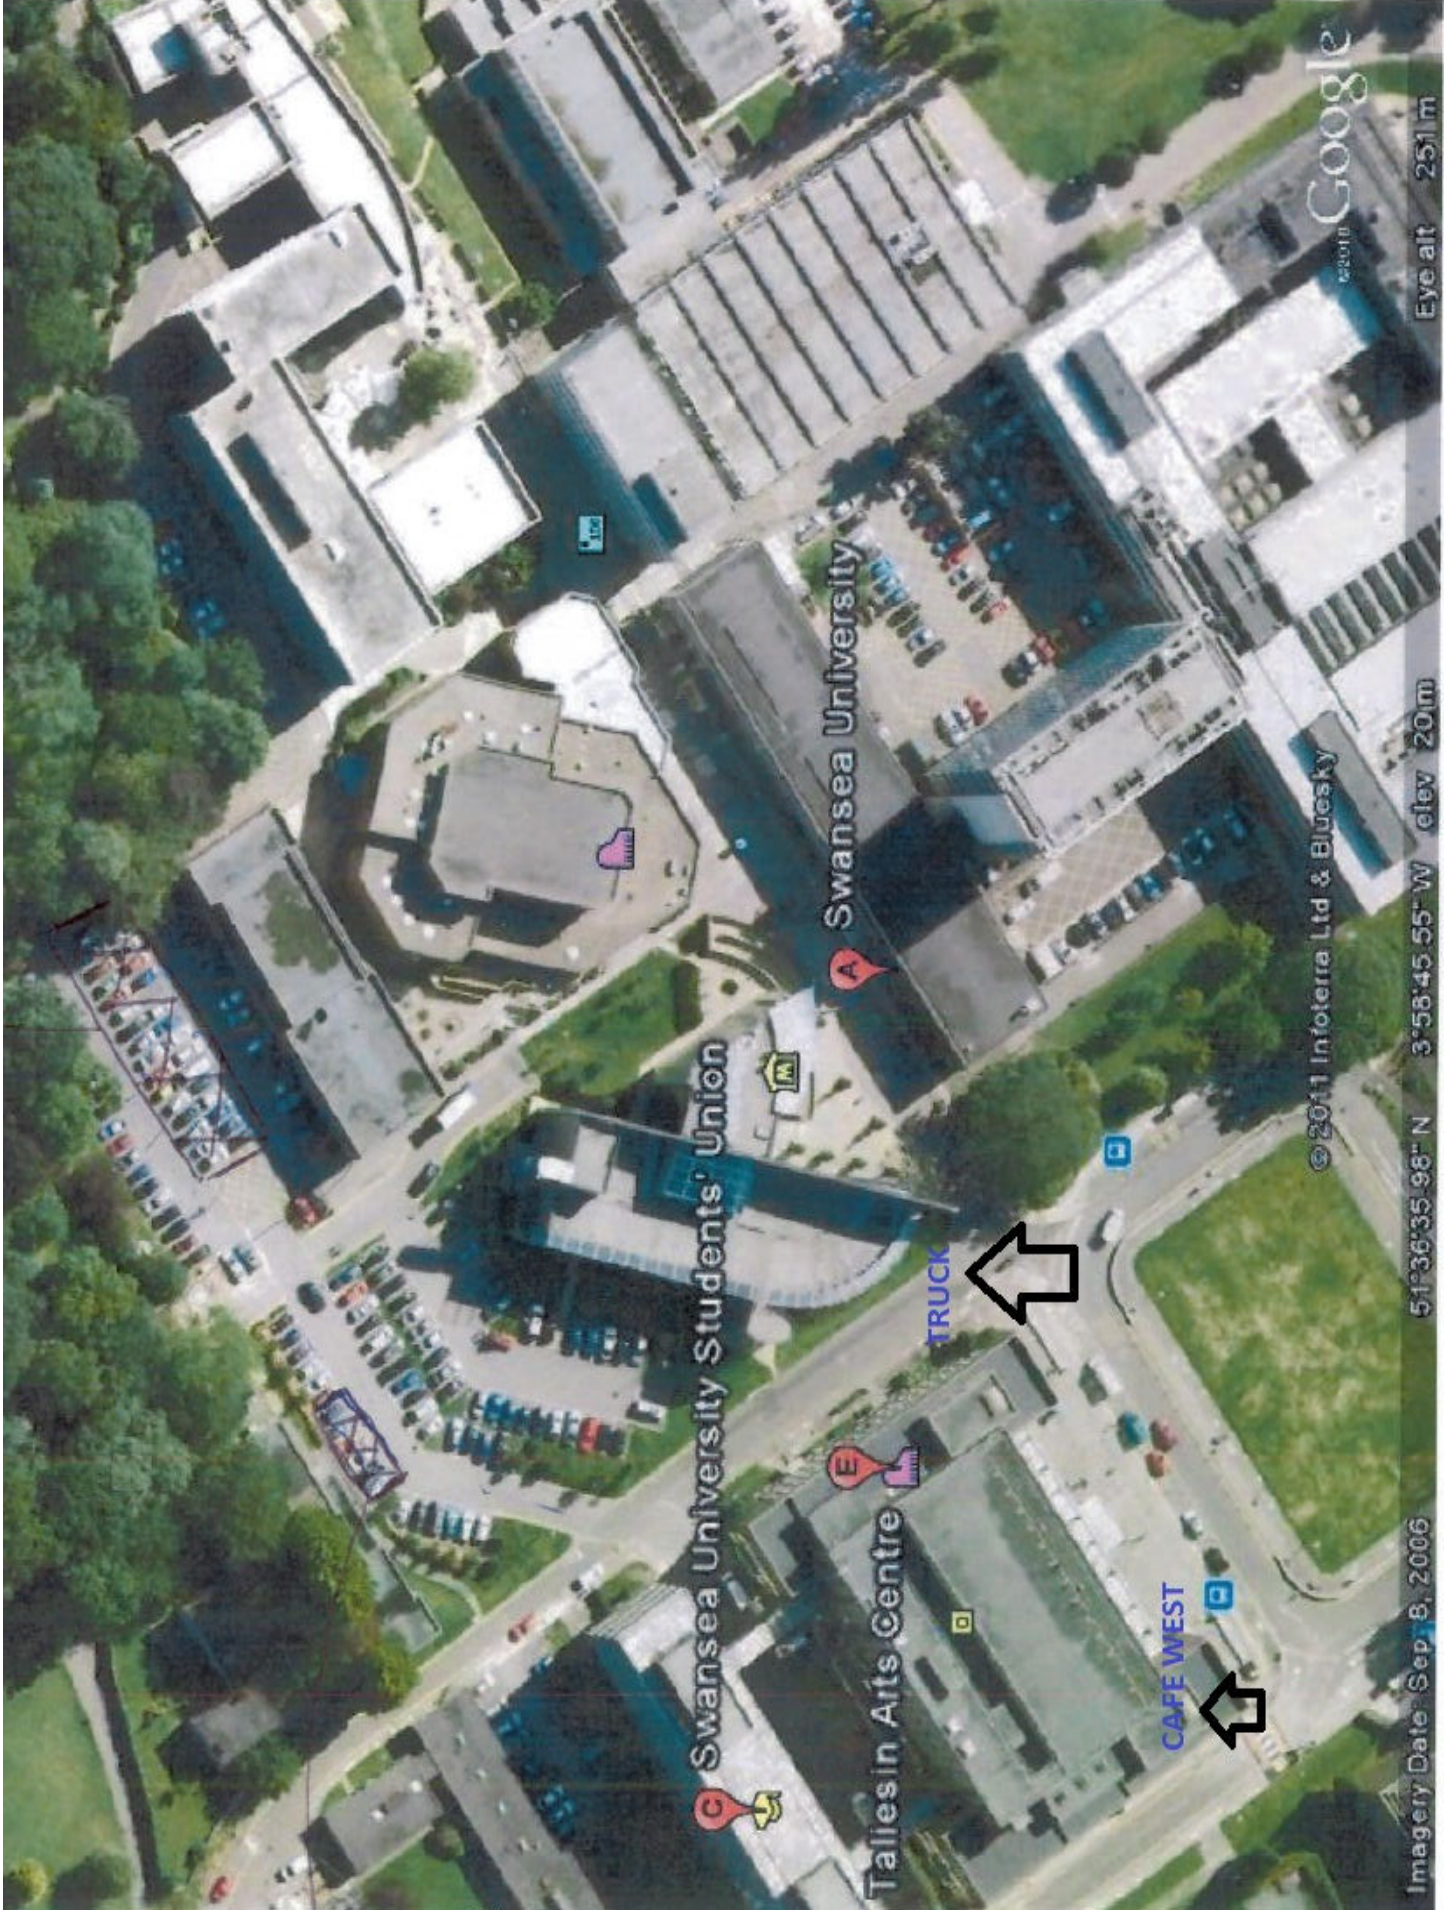

17th March

8:30 -17:30

“Skills Truck”

between

Fulton House and

Digital Technium

building

www.facebook.com/ibmskillstour

51°36'35.98" N 3°58'45.55" W elev 20m

Imagery Date: Sep 8, 2006